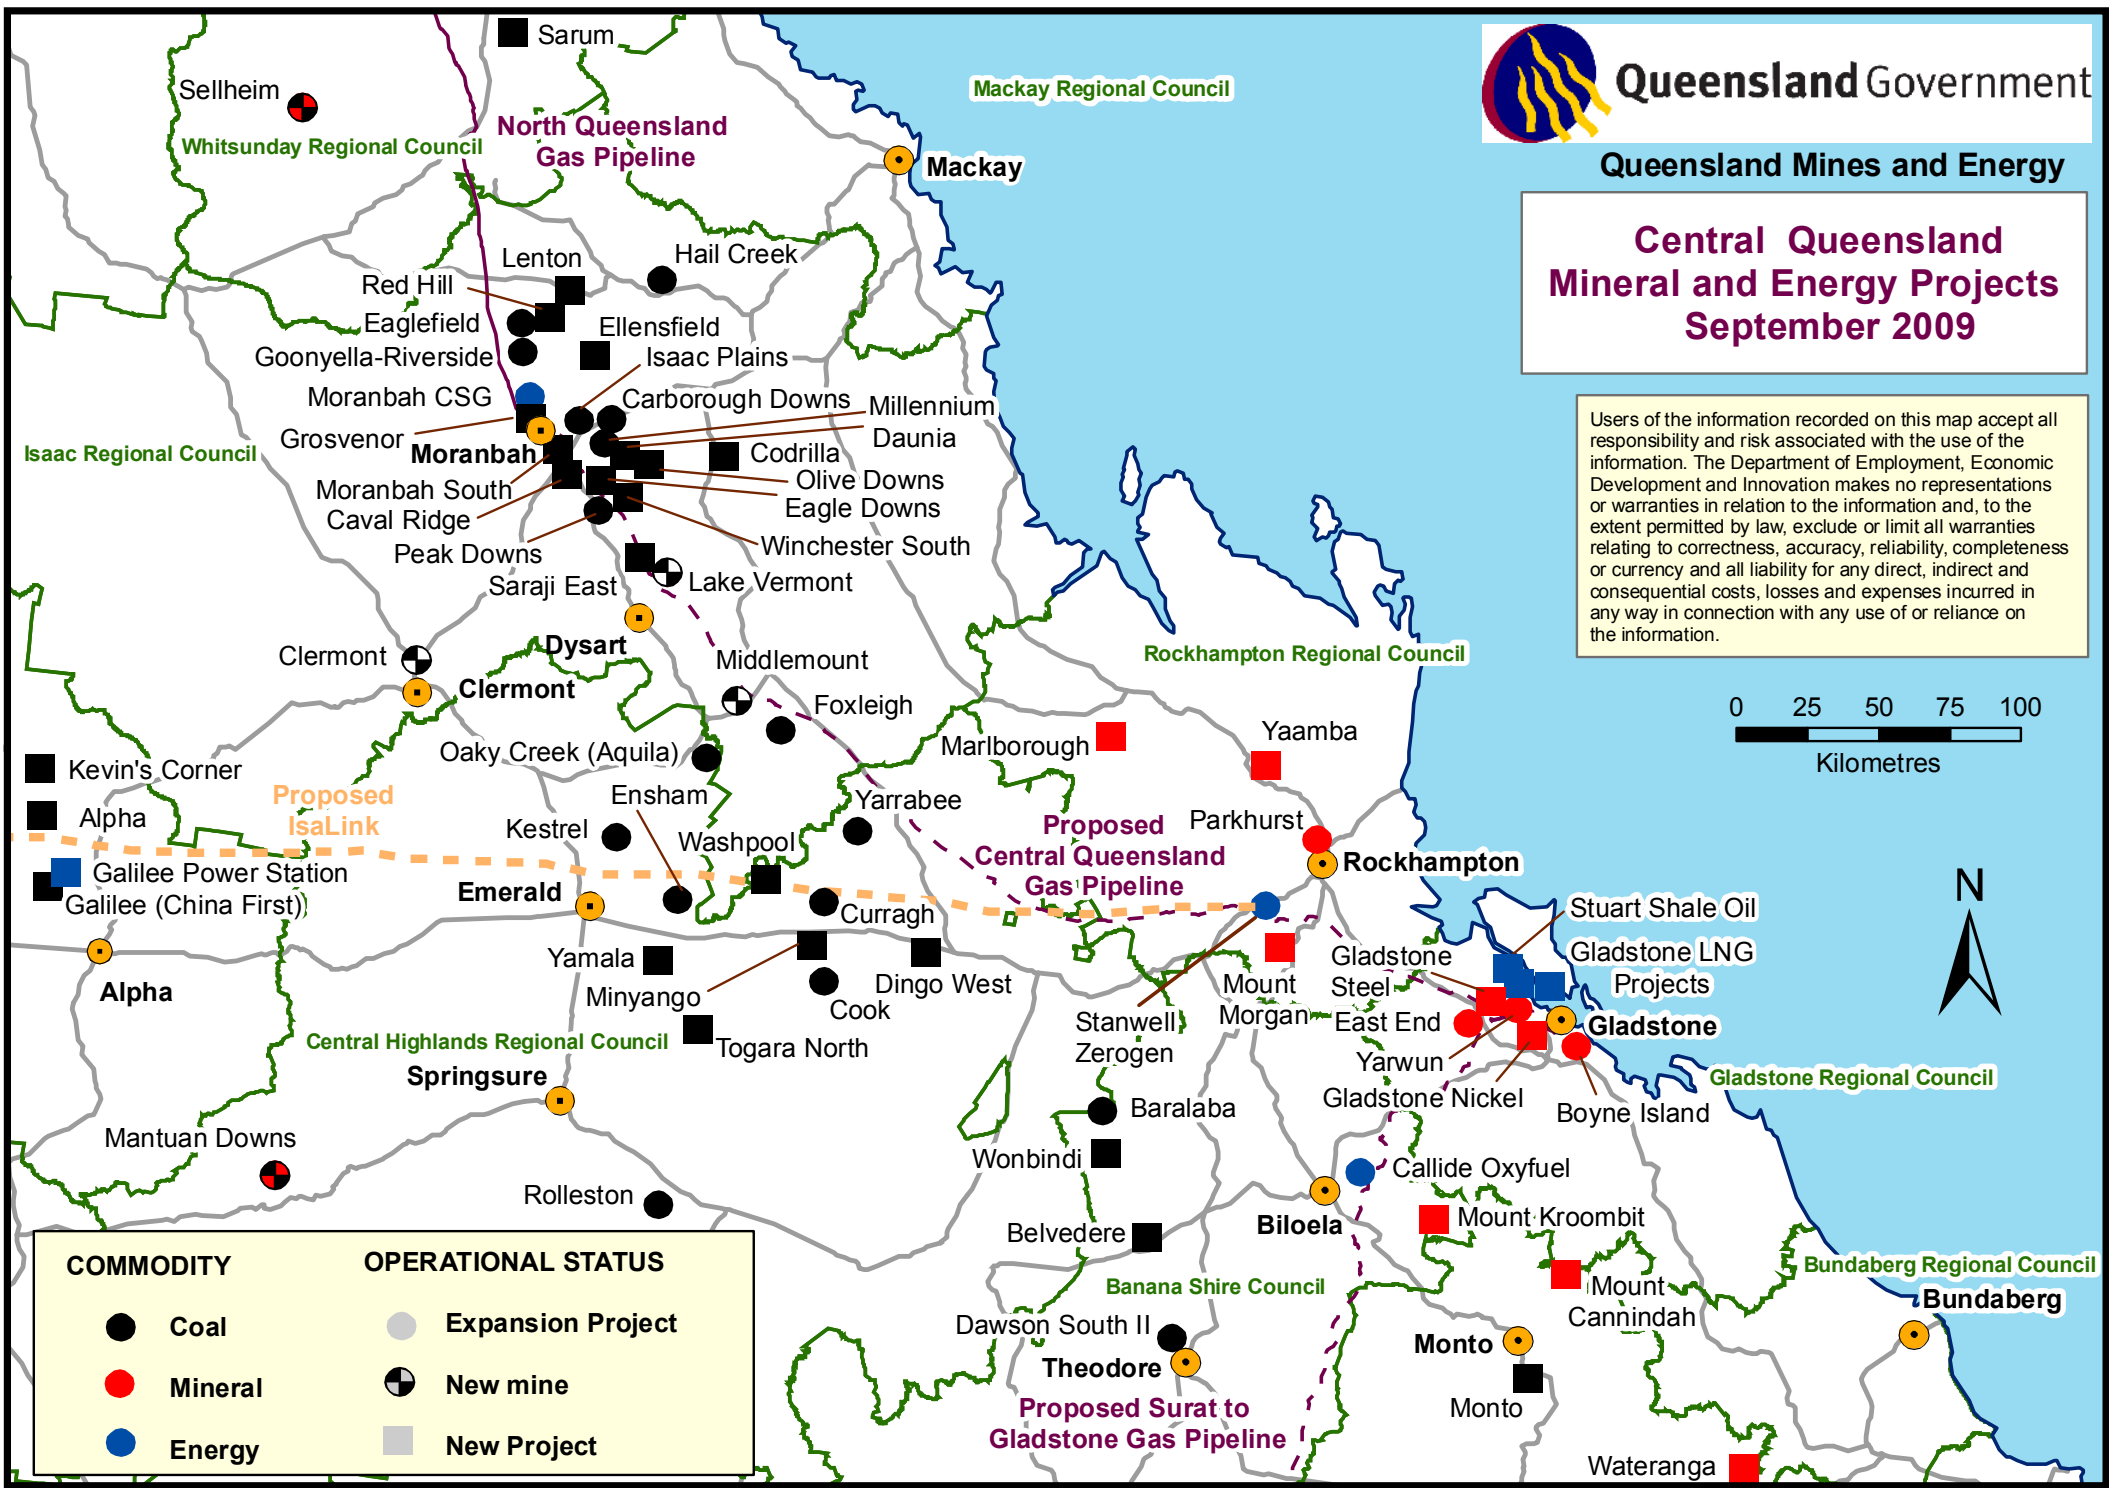

### Central Queensland Mineral and Energy Projects September 2009

Users of the information recorded on this map accept all responsibility and risk associated with the use of the information. The Department of Employment, Economic Development and Innovation makes no representations or warranties in relation to the information and, to the extent permitted by law, exclude or limit all warranties relating to correctness, accuracy, reliability, completeness or currency and all liability for any direct, indirect and consequential costs, losses and expenses incurred in any way in connection with any use of or reliance on the information.

COMMODITY		OPERATIONAL STATUS	
●	Coal	○	Expansion Project
●	Mineral	⊕	New mine
●	Energy	■	New Project