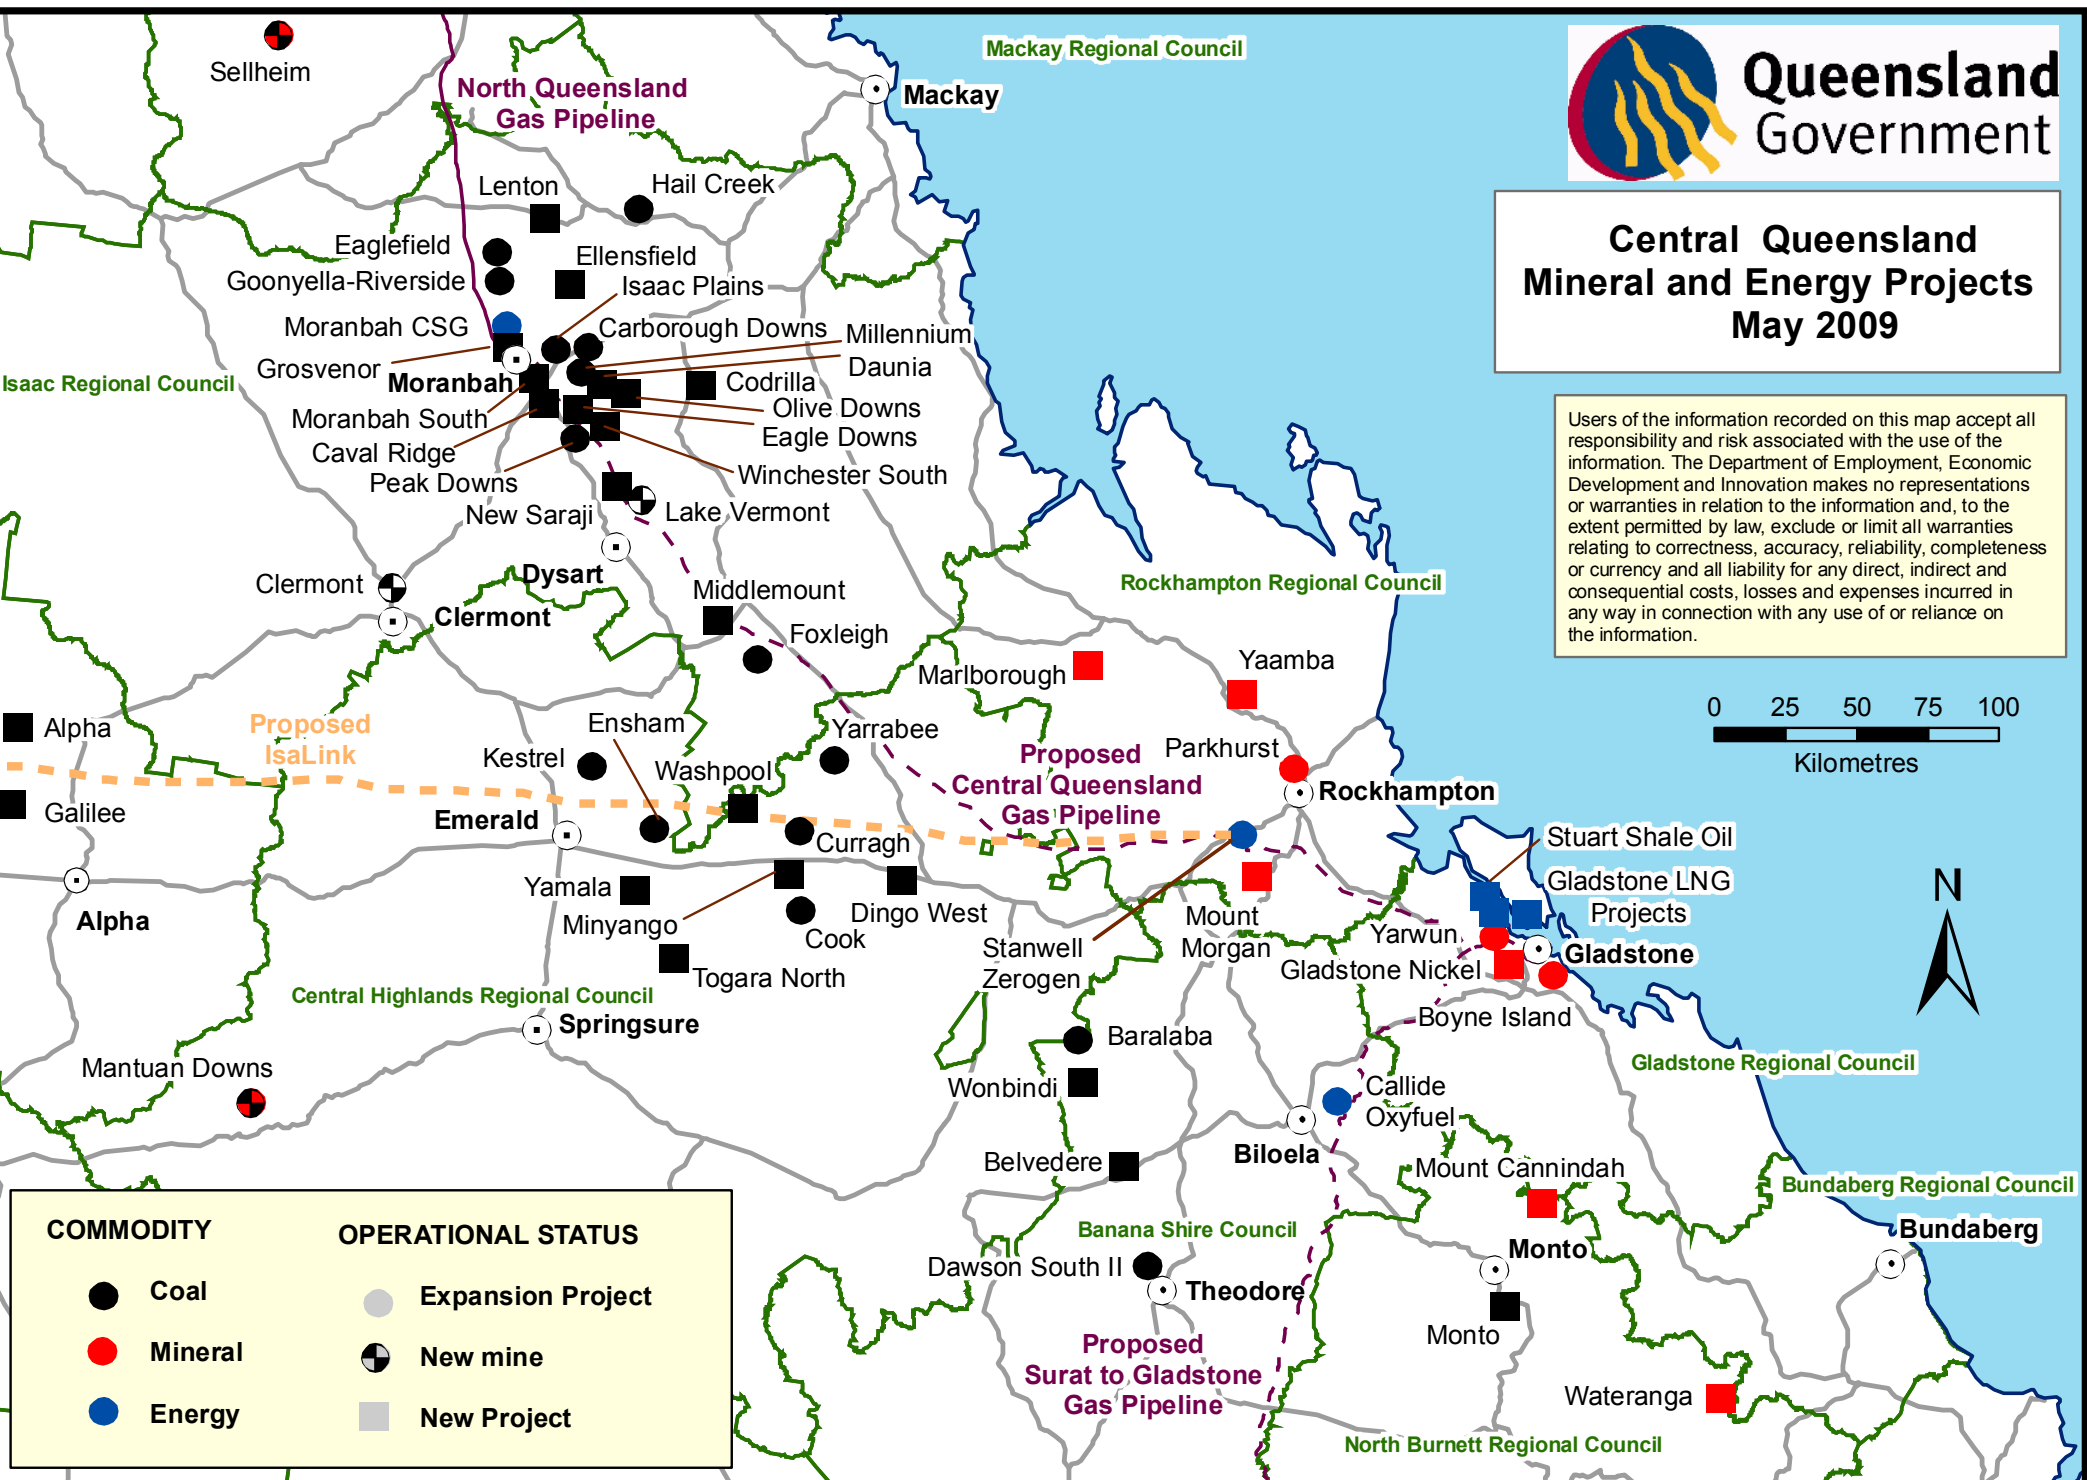

**Central Queensland
Mineral and Energy Projects
May 2009**

Users of the information recorded on this map accept all responsibility and risk associated with the use of the information. The Department of Employment, Economic Development and Innovation makes no representations or warranties in relation to the information and, to the extent permitted by law, exclude or limit all warranties relating to correctness, accuracy, reliability, completeness or currency and all liability for any direct, indirect and consequential costs, losses and expenses incurred in any way in connection with any use of or reliance on the information.

COMMODITY		OPERATIONAL STATUS	
●	Coal	○	Expansion Project
●	Mineral	◐	New mine
●	Energy	■	New Project