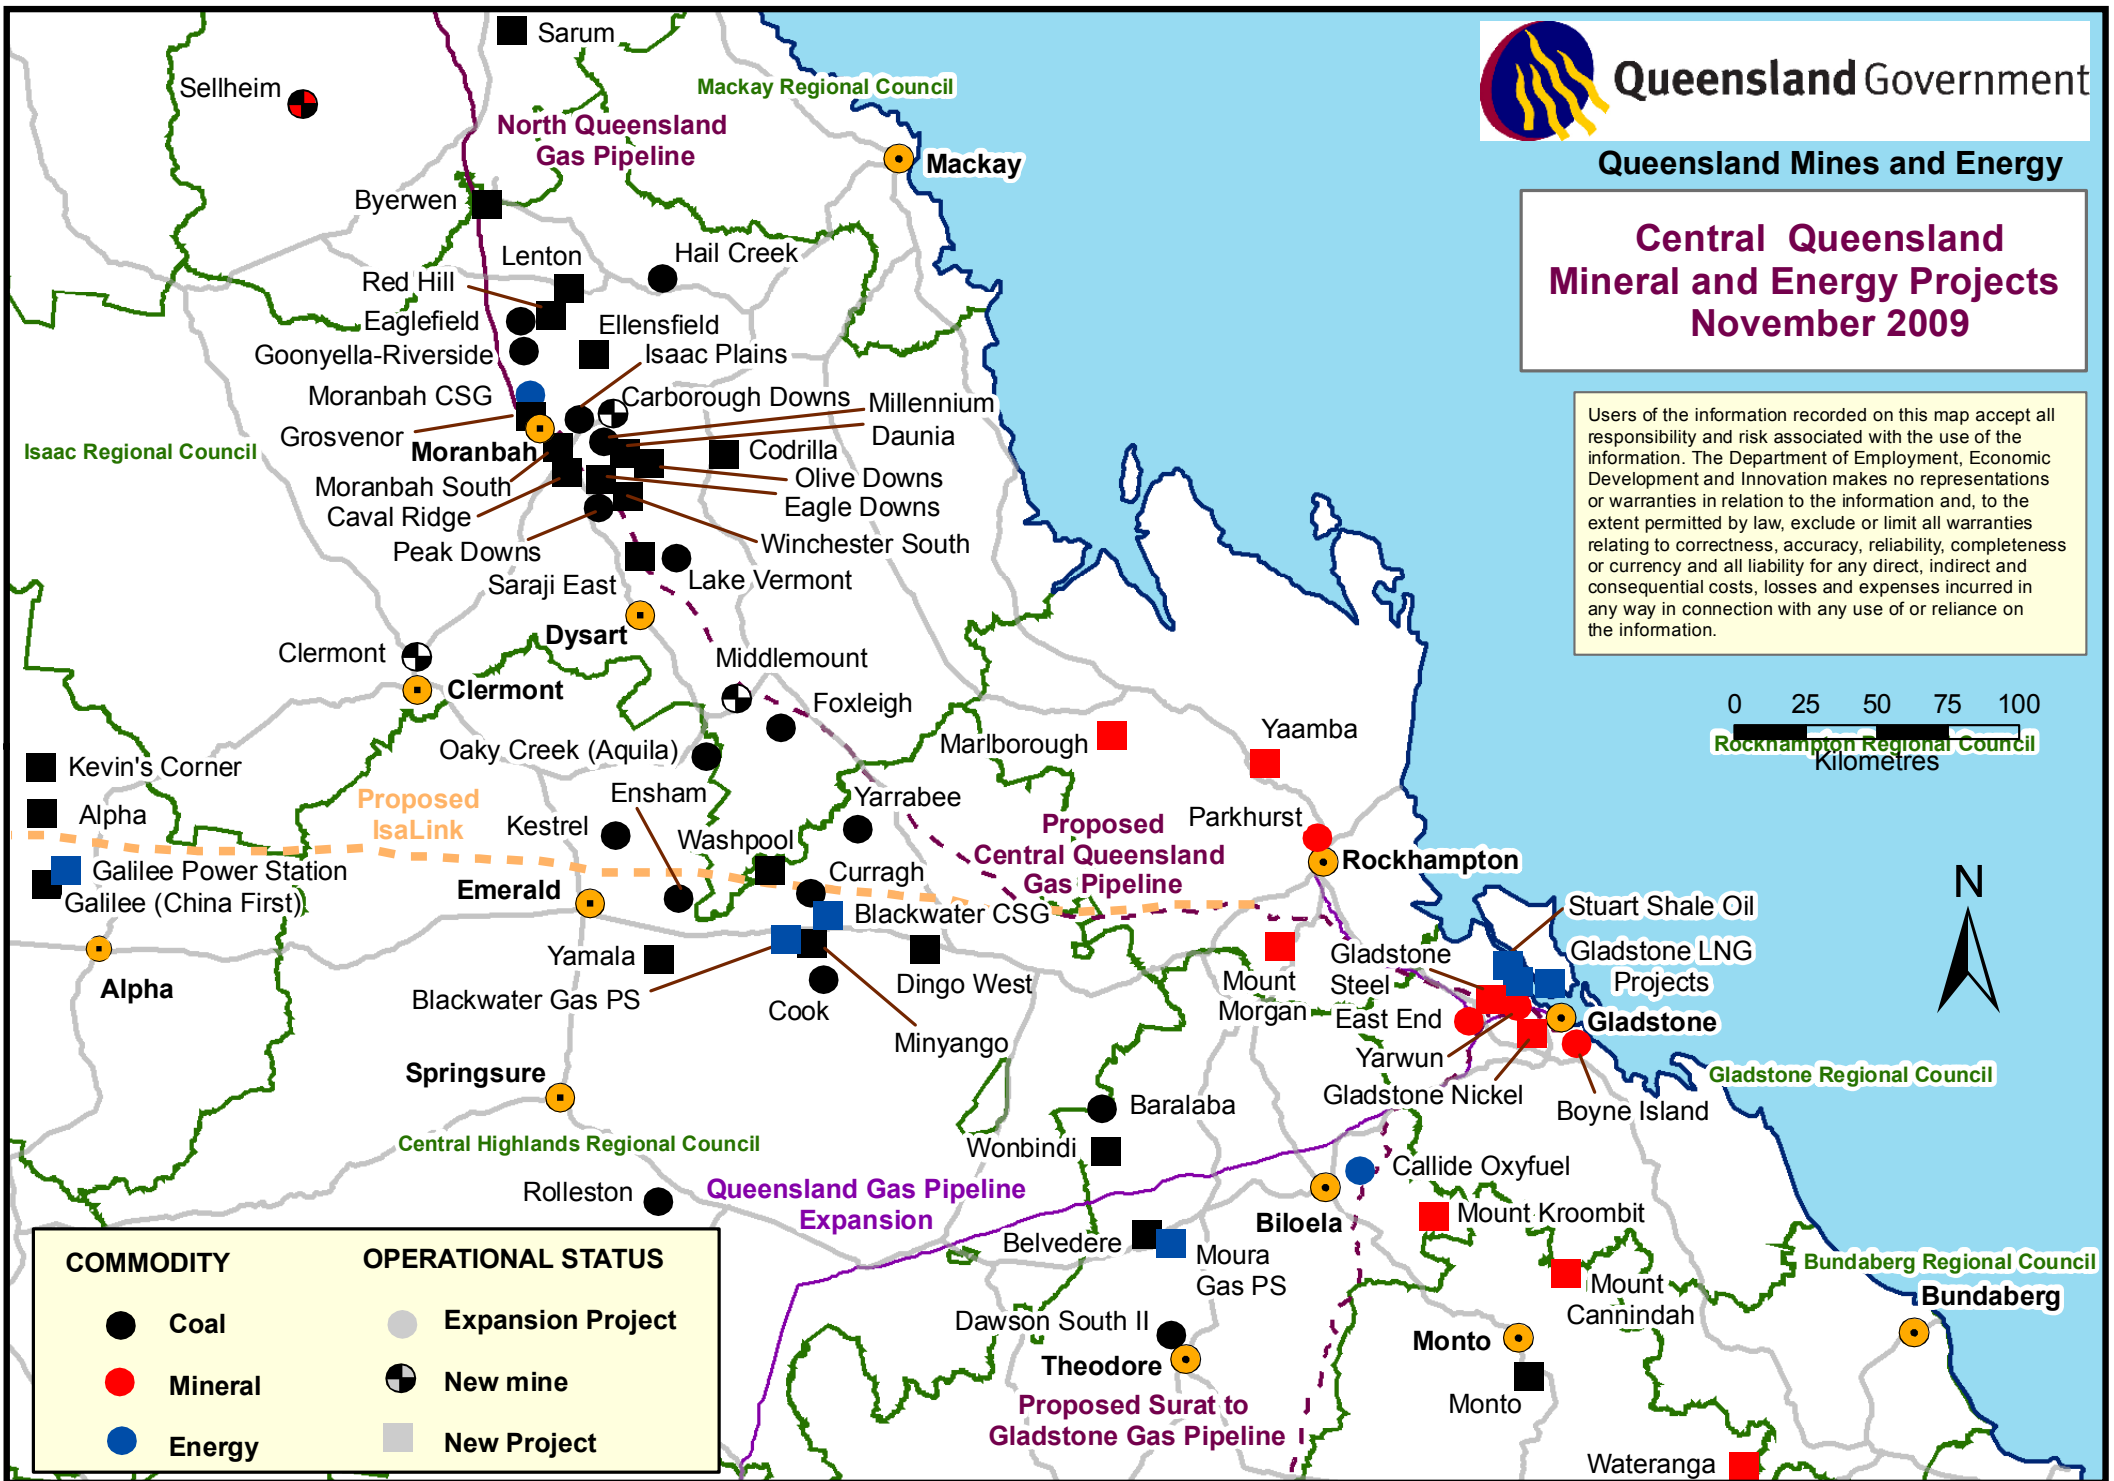

Central Queensland Mineral and Energy Projects November 2009

Users of the information recorded on this map accept all responsibility and risk associated with the use of the information. The Department of Employment, Economic Development and Innovation makes no representations or warranties in relation to the information and, to the extent permitted by law, exclude or limit all warranties relating to correctness, accuracy, reliability, completeness or currency and all liability for any direct, indirect and consequential costs, losses and expenses incurred in any way in connection with any use of or reliance on the information.

COMMODITY		OPERATIONAL STATUS	
	Coal		Expansion Project
	Mineral		New mine
	Energy		New Project